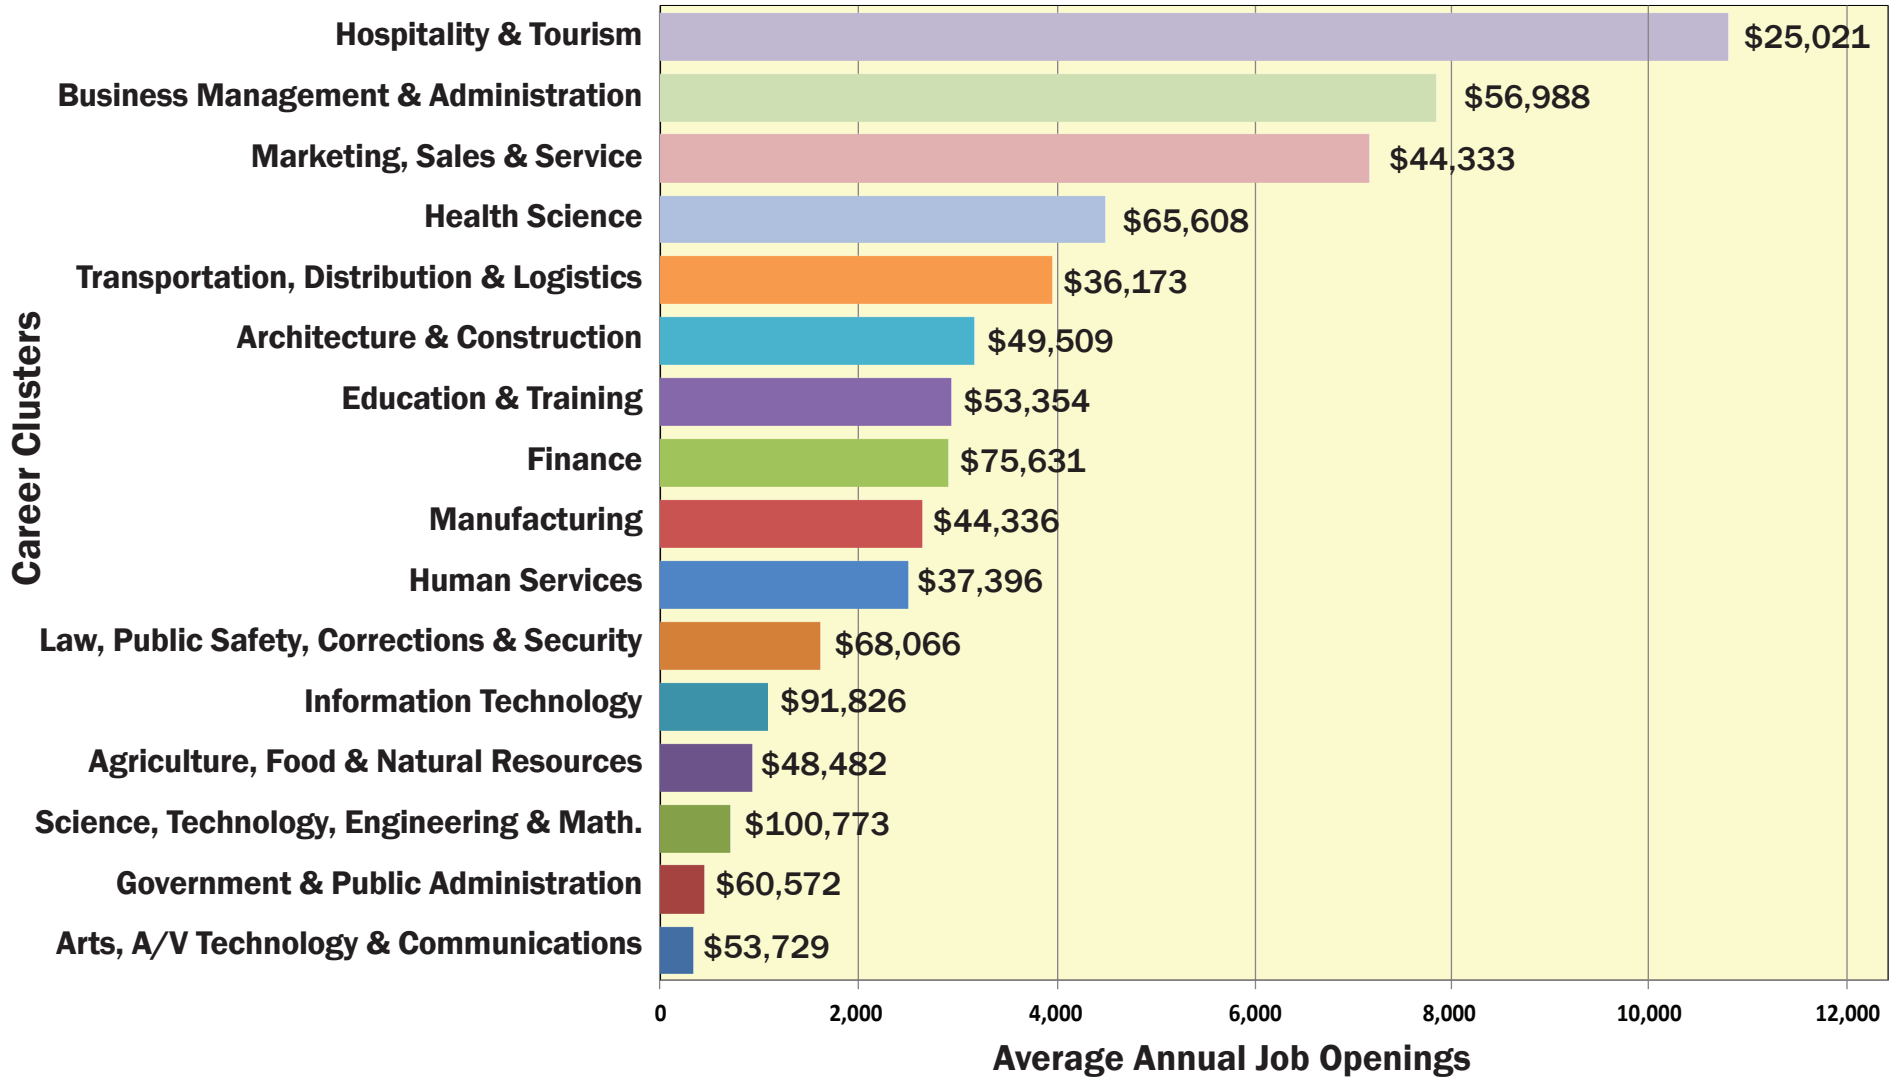

Delaware Average Annual Job Openings by Career Cluster, 2016 – 2026 Average Annual Wages by Career Cluster, 2016

SOURCE: Delaware Department of Labor in cooperation with the U.S. Department of Labor, BLS