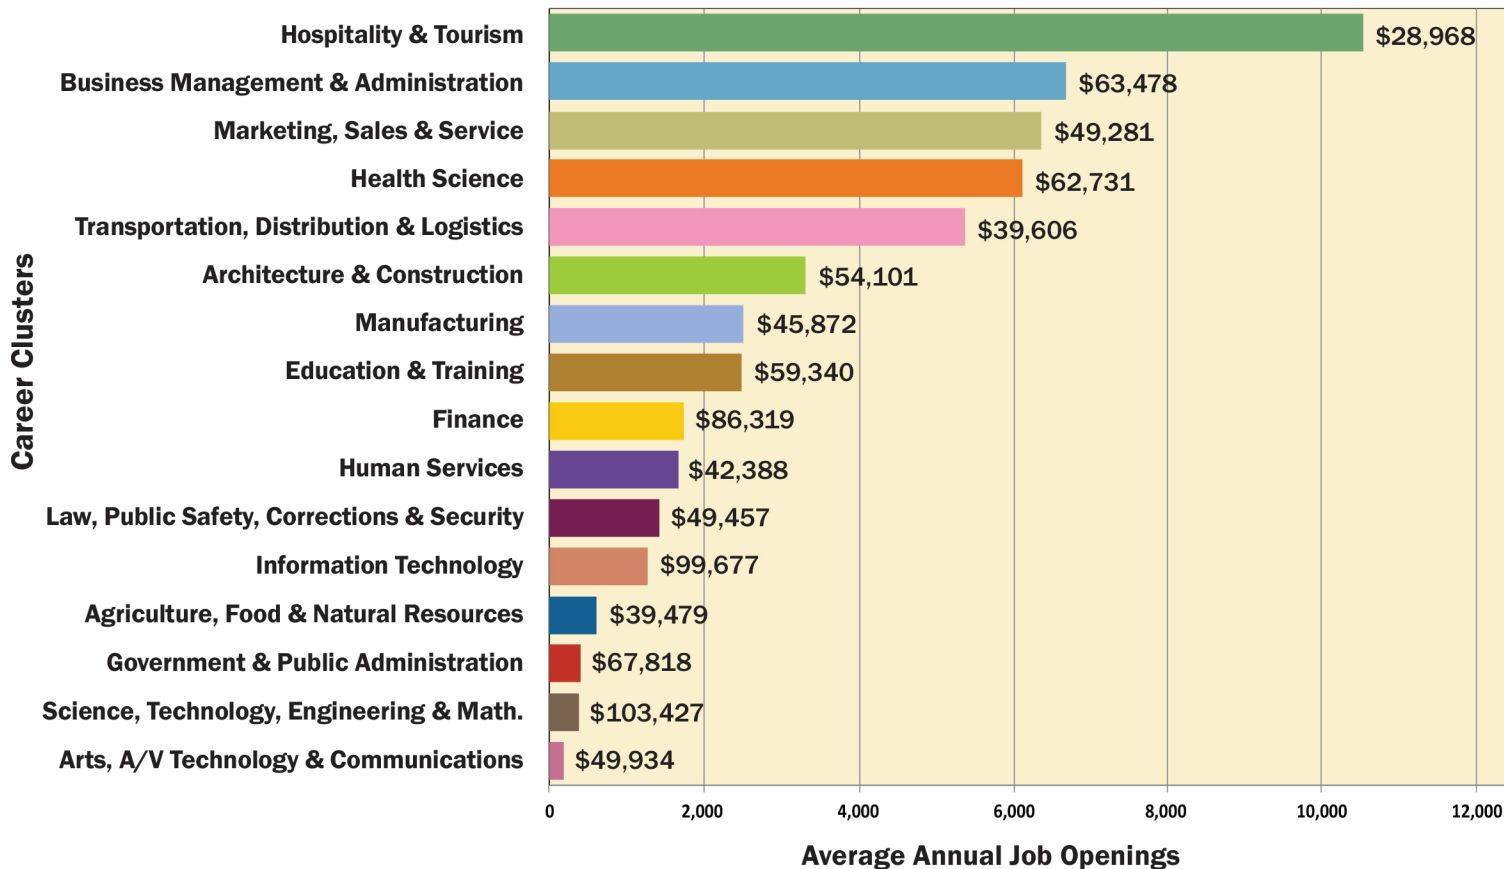

Delaware Average Annual Job Openings by Career Cluster, 2020 – 2030 Average Annual Wages by Career Cluster, 2020

SOURCE: Delaware Department of Labor in cooperation with the U.S. Department of Labor, BLS